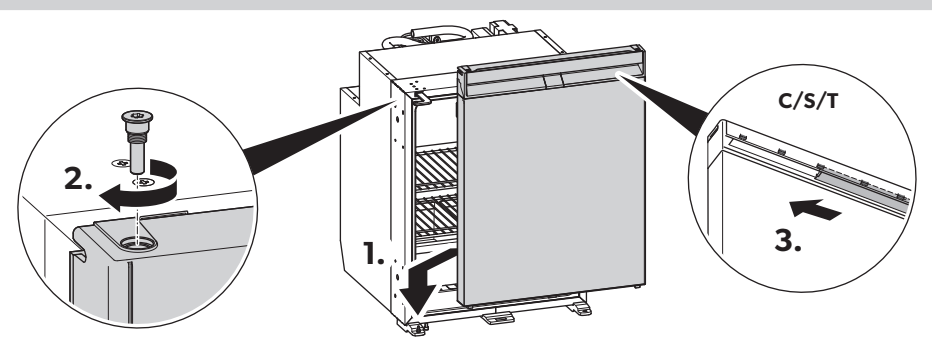

APAC

CONDENSATION DRAIN

DC

AC

REVERSING DOOR

FRAME

FIXING

SLIDING HINGE