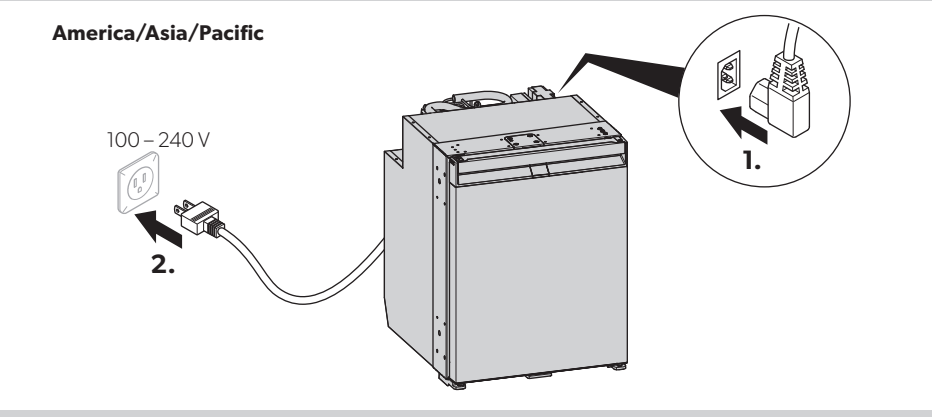

APAC

CONDENSATION DRAIN

DC

AC

REVERSING DOOR

FRAME

FIXING

SLIDING HINGE