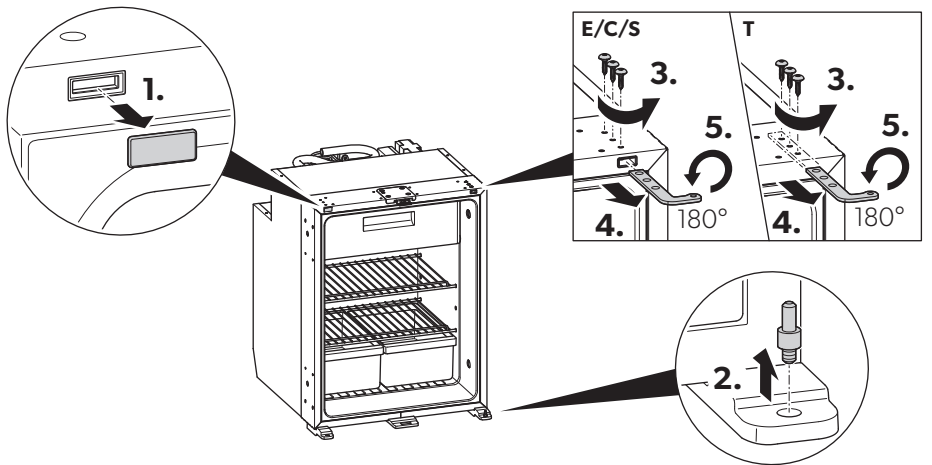

APAC

CONDENSATION DRAIN

DC

AC

REVERSING DOOR

FRAME

FIXING

SLIDING HINGE