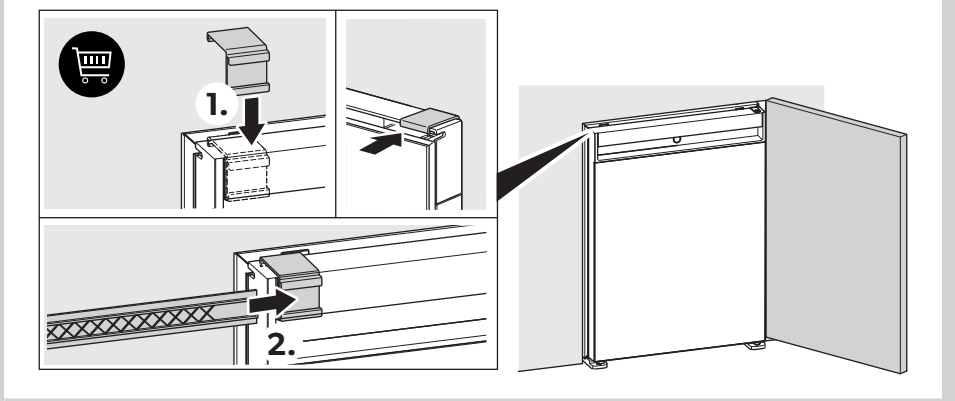

APAC

CONDENSATION DRAIN

DC

AC

REVERSING DOOR

FRAME

FIXING

SLIDING HINGE