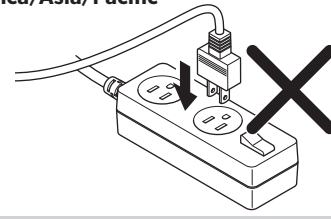

	W mm/in	H mm/in
NRX0035, NRX1035	392-394/15.4-15.5	534-536/21.0-21.1
NRX0050, NRX1050	392-394/15.4-15.5	534-536/21.0-21.1
NRX0060, NRX1060	460-462/18.1-18.2	534-536/21.0-21.1
NRX0080, NRX1080	487-489/19.2-19.3	634-636/25.0-25.0
NRX0115, NRX1115	537-539/21.1-21.2	754-756/29.7-29.8
NRX0130, NRX1130	537-539/21.2-21.2	821-823/32.3-32.4

NOTICE

DANGER

America/Asia/Pacific

America/Asia/Pacific

100-240 V

AIR FLOW

Insufficient air flow results in shortened lifespan and reduced cooling performance. Observe the minimum spacings when installing the refrigerator to furniture.