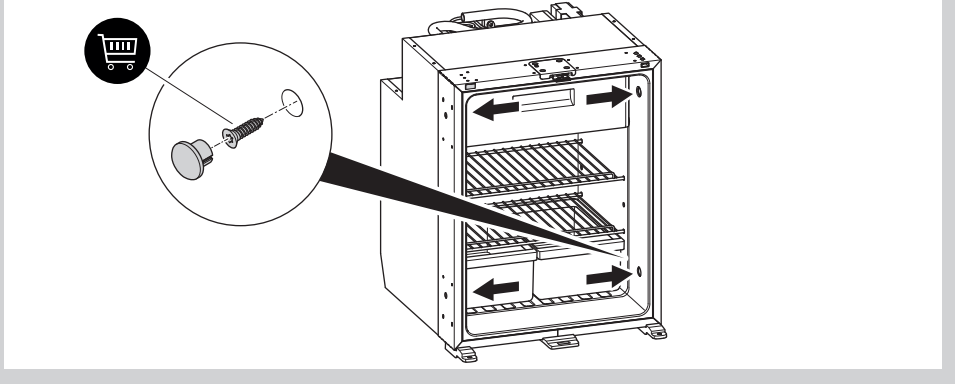

APAC

CONDENSATION DRAIN

DC

AC

REVERSING DOOR

FRAME

FIXING

SLIDING HINGE