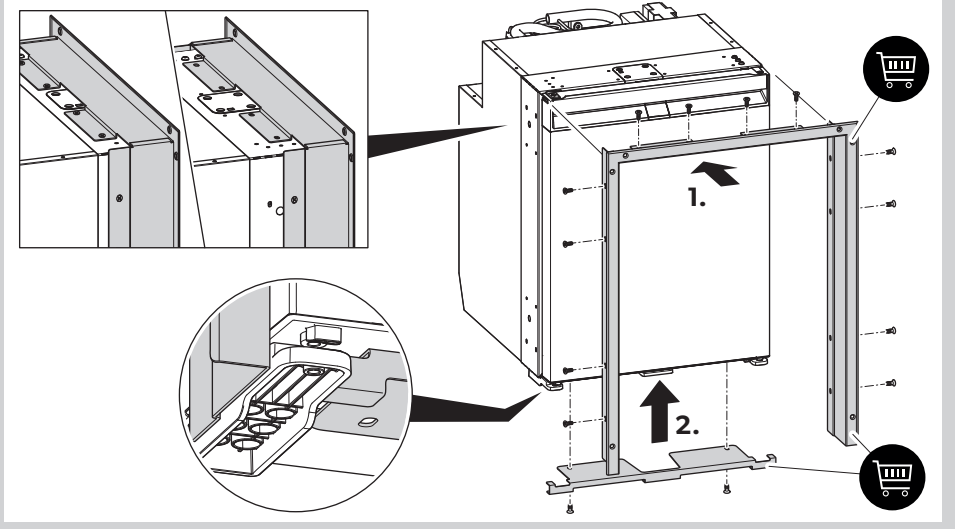

APAC

CONDENSATION DRAIN

DC

AC

REVERSING DOOR

FRAME

FIXING

SLIDING HINGE