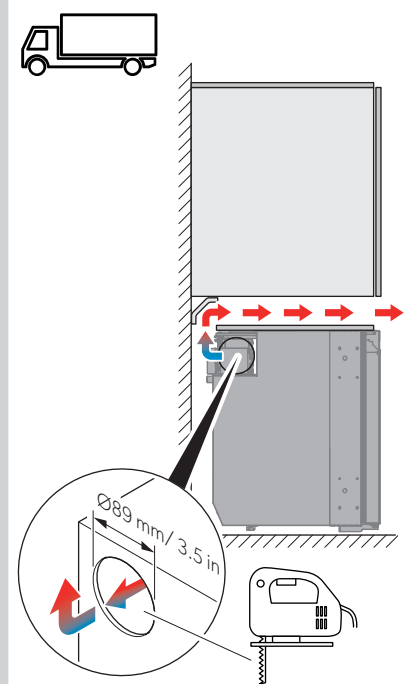

NRX 0050, 0060, 0080 (T)
NRX 0035, 0050, 0060, 0080, 0115,
0130 (E/C/S)
NRX 1035, 1050, 1060, 1080, 1115,
1130 (C/S)

MODELS

	Europe E/C/S	America E/C/T S	Asia, Pacific E/C/S
12/24 V $\equiv$	●	●	●
100/240 V $\sim$			●
R134a		-	
R1234yf	-		-

DIMENSIONS

	A mm/in	B mm/in	C mm/in	D mm/in
NRX0035, NRX1035	380/15.0	480/18.9	525/20.7	355/14.0
NRX0050, NRX1050	380/15.0	510/20.1	525/20.7	
NRX0050T	380/15.0	510/20.1	533/21.0	
NRX0060, NRX1060	448/17.6	537/21.1	525/20.7	
NRX0060T	448/17.6	537/21.1	533/21.0	
NRX0080, NRX1080	475/18.7	537/21.1	625/24.6	
NRX0080T	475/18.7	537/21.1	633/24.9	
NRX0115, NRX1115	525/20.7	568/22.4	745/29.3	
NRX0130, NRX1130	525/20.7	568/22.4	812/32.0	

	W mm/in	H mm/in
NRX0035, NRX1035	392-394/15.4-15.5	534-536/21.0-21.1
NRX0050, NRX1050	392-394/15.4-15.5	534-536/21.0-21.1
NRX0060, NRX1060	460-462/18.1-18.2	534-536/21.0-21.1
NRX0080, NRX1080	487-489/19.2-19.3	634-636/25.0-25.0
NRX0115, NRX1115	537-539/21.1-21.2	754-756/29.7-29.8
NRX0130, NRX1130	537-539/21.2-21.2	821-823/32.3-32.4

NOTICE

DANGER

America/Asia/Pacific

America/Asia/Pacific

100-240 V

AIR FLOW

Insufficient air flow results in shortened lifespan and reduced cooling performance. Observe the minimum spacings when installing the refrigerator to furniture.

APAC

CONDENSATION DRAIN