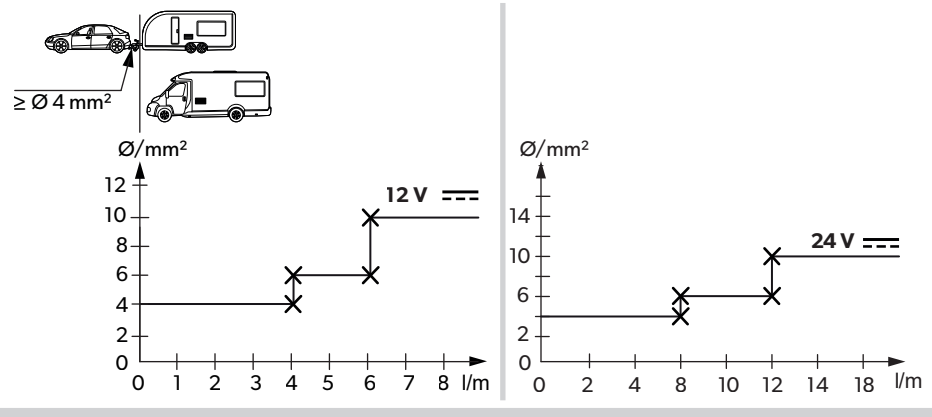

DC

AC

REVERSING DOOR

FRAME

FIXING

SLIDING HINGE

DOMETIC YOUR LOCAL DEALER dometic.com/dealer YOUR LOCAL SUPPORT dometic.com/contact YOUR LOCAL SALES OFFICE dometic.com/sales-offices

A complete list of Dometic companies, which comprise the Dometic Group, can be found in the public filings of: **DOMETIC GROUP AB** Hemvärnsgatan 15 SE-17154 Solna Sweden