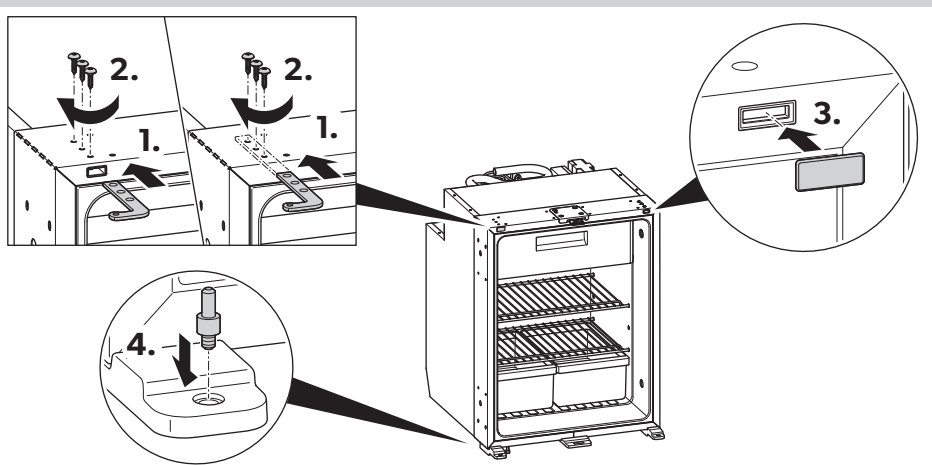

APAC

CONDENSATION DRAIN

DC

AC

REVERSING DOOR

FRAME

FIXING

SLIDING HINGE