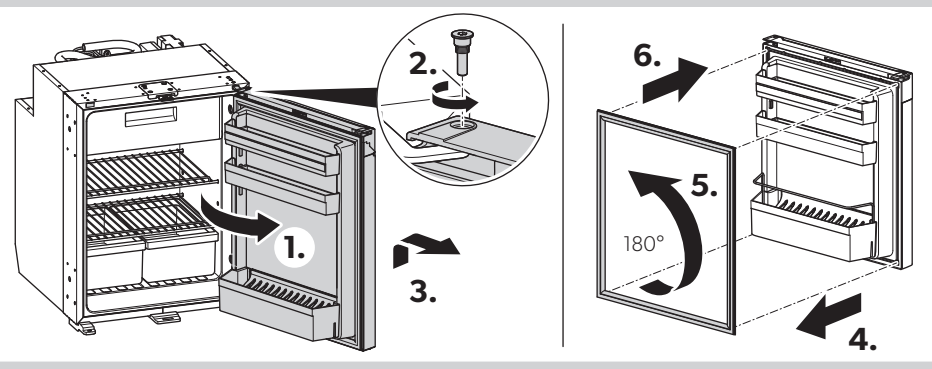

APAC

CONDENSATION DRAIN

DC

AC

REVERSING DOOR

FRAME

FIXING

SLIDING HINGE