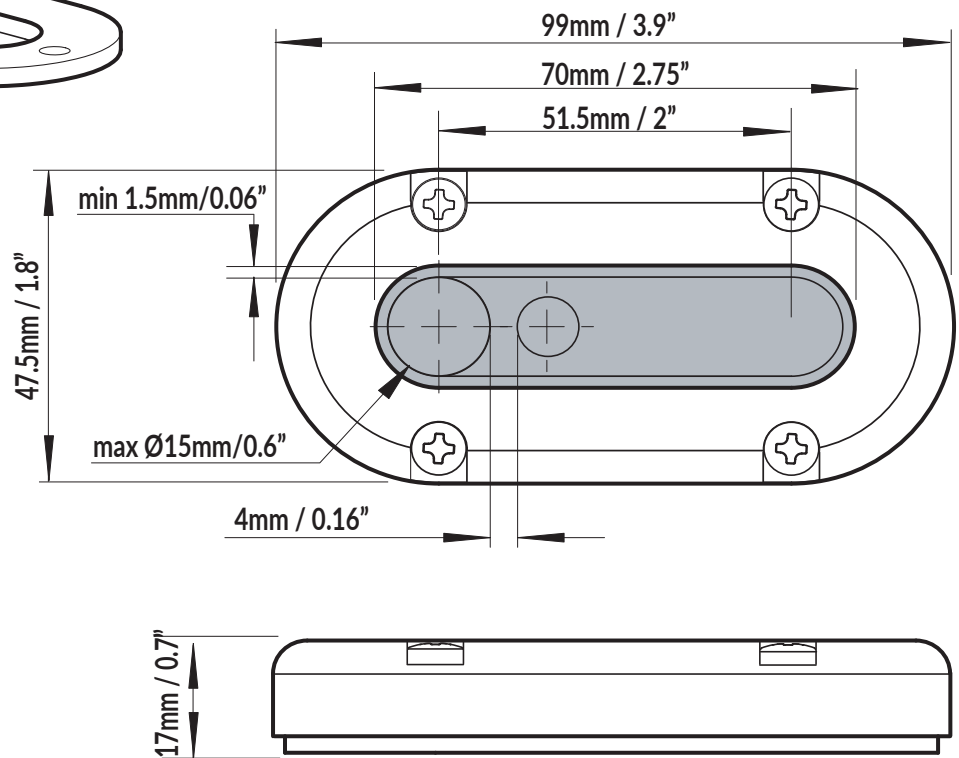

Multi Deck Seal

For help & information
email: technical@scanstrut.com
tel: +44 (0) 1803 863800

SCANSTRUT[®]
designed for life at sea