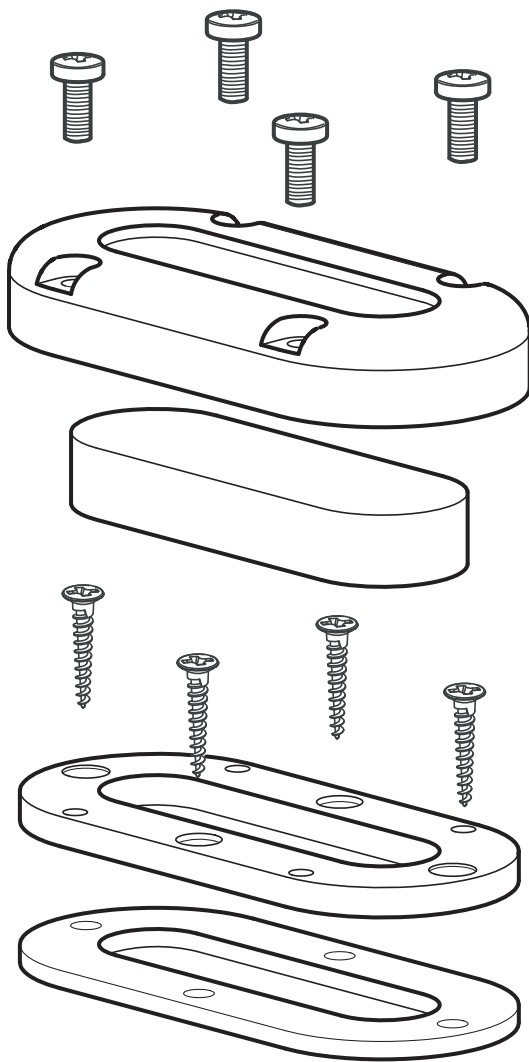

Multi Deck Seal

For help & information
email: technical@scanstrut.com
tel: +44 (0) 1803 863800

SCANSTRUT[®]
designed for life at sea