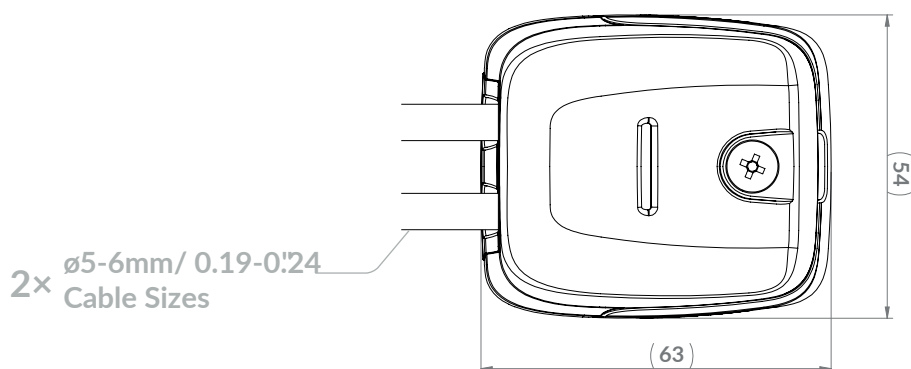

DS-HD6-BLK

Horizontal Double Cable Seal – Black

For help & information
 email: sales@scanstrut.com
 tel: +44 (0) 1392531280

Bung dimensions for different models (included in the package)

	2/0.08 mm / inches	3/0.12 mm / inches	4/0.16 mm / inches	5/0.20 mm / inches	6/0.24 mm / inches	7/0.28 mm / inches	8/0.31 mm / inches	9/0.35 mm / inches	10/0.39 mm / inches	11/0.43 mm / inches	12/0.46 mm / inches	13/0.51 mm / inches	NO HOLE mm / inches
DS-H6	✓	✓	✓	✓	✓								✓
DS-HD6				✓✓	✓✓								✓✓
DS-H10					✓	✓	✓	✓	✓	✓	✓	✓	✓

Please note ✓ = one bung