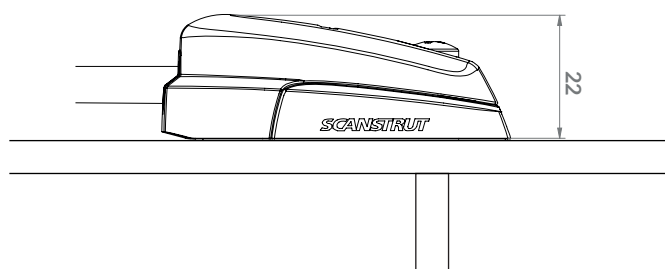

DS-HD6-BLK

Horizontal Double Cable Seal – Black

For help & information
 email: sales@scanstrut.com
 tel: +44 (0) 1392531280

Bung dimensions for different models (included in the package)

	2/0.08 mm / inches	3/0.12 mm / inches	4/0.16 mm / inches	5/0.20 mm / inches	6/0.24 mm / inches	7/0.28 mm / inches	8/0.31 mm / inches	9/0.35 mm / inches	10/0.39 mm / inches	11/0.43 mm / inches	12/0.46 mm / inches	13/0.51 mm / inches	NO HOLE mm / inches
DS-H6	✓	✓	✓	✓	✓								✓
DS-HD6				✓✓	✓✓								✓✓
DS-H10					✓	✓	✓	✓	✓	✓	✓	✓	✓

Please note ✓ = one bung