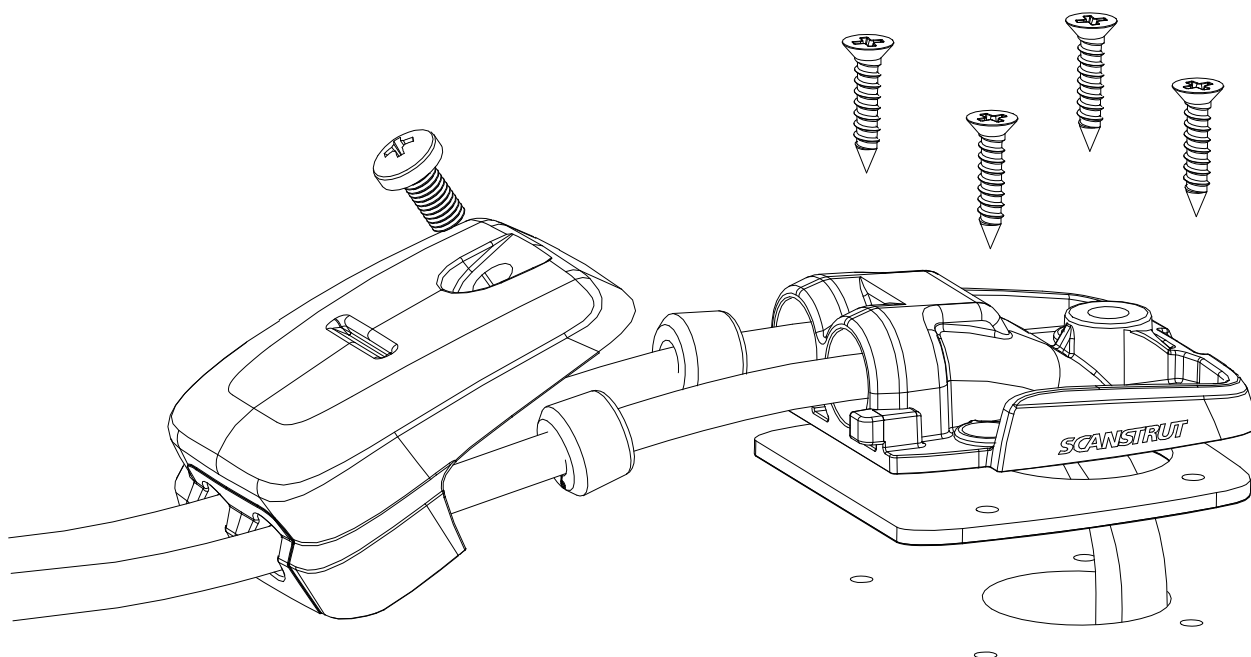

DS-HD6-BLK

Horizontal Double Cable Seal – Black

For help & information
 email: sales@scanstrut.com
 tel: +44 (0) 1392531280

Bung dimensions for different models (included in the package)

	2/0.08 mm / inches	3/0.12 mm / inches	4/0.16 mm / inches	5/0.20 mm / inches	6/0.24 mm / inches	7/0.28 mm / inches	8/0.31 mm / inches	9/0.35 mm / inches	10/0.39 mm / inches	11/0.43 mm / inches	12/0.46 mm / inches	13/0.51 mm / inches	NO HOLE mm / inches
DS-H6	✓	✓	✓	✓	✓								✓
DS-HD6				✓✓	✓✓								✓✓
DS-H10					✓	✓	✓	✓	✓	✓	✓	✓	✓

Please note ✓ = one bung