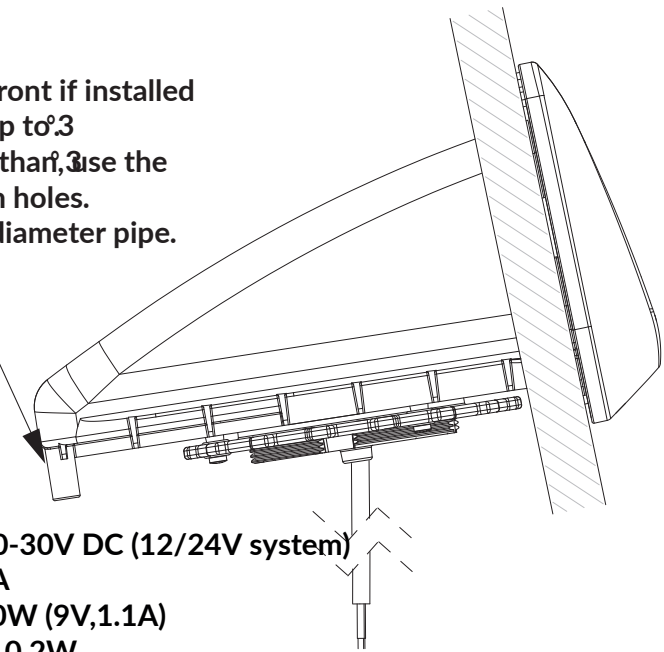

ROKK Wireless Nest 10W -SC-CW-06F

Email: sales@scanstrut.com Email: usasales@scanstrut.com

Max phone dimensions

Water will drain from the front if installed vertically or sloping back up to 3°. If surface leans back more than 3°, use the optional self-drill rear drain holes. Suit 8mm (5/16") internal diameter pipe. (Not included)

Electrical info:

- Input Voltage Range: 10-30V DC (12/24V system)
 - Input current max: 2A
 - Output Power: 10W (9V,1.1A)
 - Standby Power Draw : < 0.2W
- Qi, CE, UKCA, FCC, ROHS, C-Tick, UN ECE R10, IC, PSE Certified.