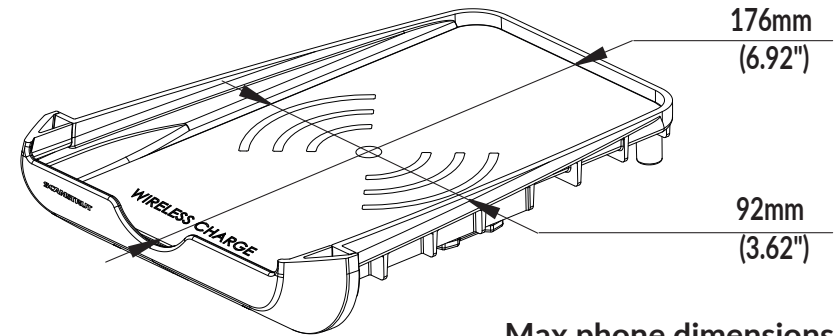

ROKK Wireless Nest 10W -SC-CW-06F

Email: sales@scanstrut.com Email: usasales@scanstrut.com

Max phone dimensions

Water will drain from the front if installed vertically or sloping back up to 3°. If surface leans back more than 3°, use the optional self-drill rear drain holes. Suit 8mm (5/16") internal diameter pipe. (Not included)

Electrical info:

- Input Voltage Range: 10-30V DC (12/24V system)
 - Input current max: 2A
 - Output Power: 10W (9V,1.1A)
 - Standby Power Draw : < 0.2W
- Qi, CE, UKCA, FCC, ROHS, C-Tick, UN ECE R10, IC, PSE Certified.