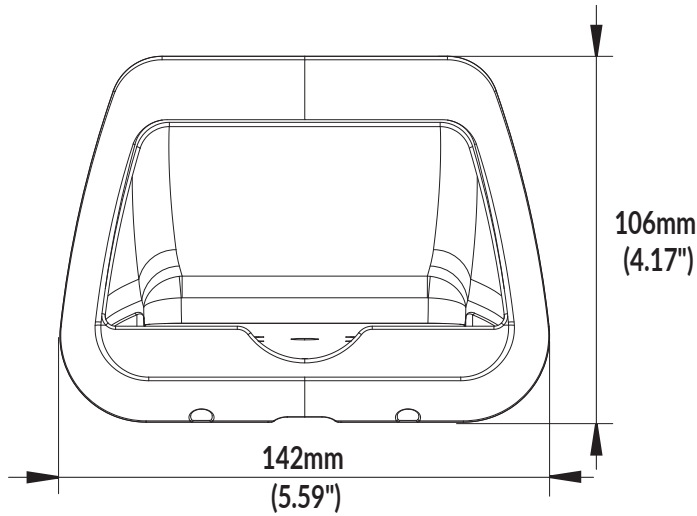

ROKK Wireless Nest 10W -SC-CW-06F

Email: sales@scanstrut.com Email: usasales@scanstrut.com

Max phone dimensions

Water will drain from the front if installed vertically or sloping back up to 3°. If surface leans back more than 3°, use the optional self-drill rear drain holes. Suit 8mm (5/16") internal diameter pipe. (Not included)

Electrical info:

- Input Voltage Range: 10-30V DC (12/24V system)
 - Input current max: 2A
 - Output Power: 10W (9V,1.1A)
 - Standby Power Draw : < 0.2W
- Qi, CE, UKCA, FCC, ROHS, C-Tick, UN ECE R10, IC, PSE Certified.