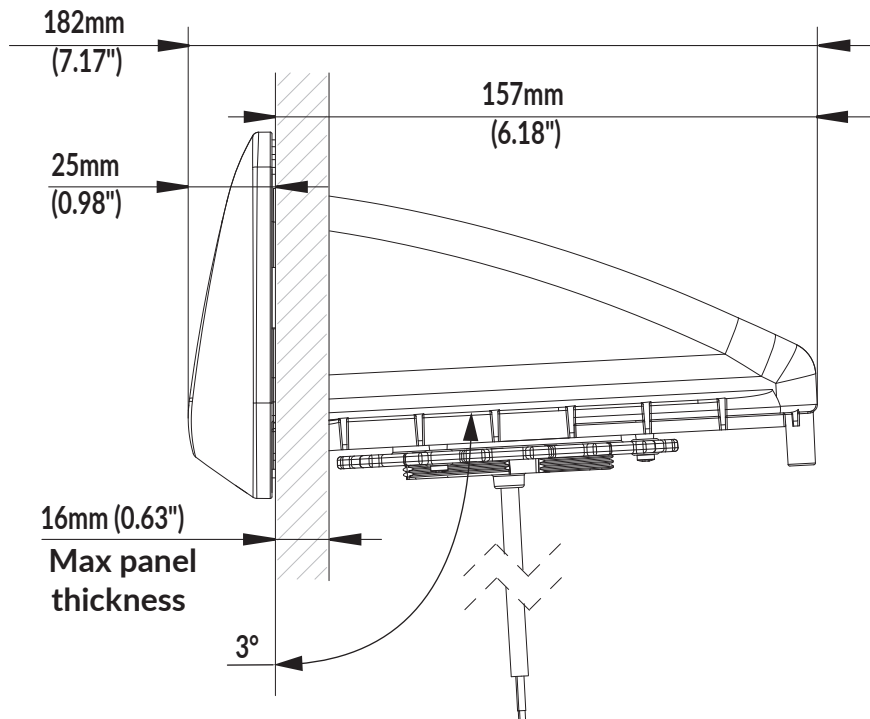

ROKK Wireless Nest 10W -SC-CW-06F

Email: sales@scanstrut.com Email: usasales@scanstrut.com

Max phone dimensions

Water will drain from the front if installed vertically or sloping back up to 3°. If surface leans back more than 3°, use the optional self-drill rear drain holes. Suit 8mm (5/16") internal diameter pipe. (Not included)

Electrical info:

- Input Voltage Range: 10-30V DC (12/24V system)
 - Input current max: 2A
 - Output Power: 10W (9V,1.1A)
 - Standby Power Draw : < 0.2W
- Qi, CE, UKCA, FCC, ROHS, C-Tick, UN ECE R10, IC, PSE Certified.