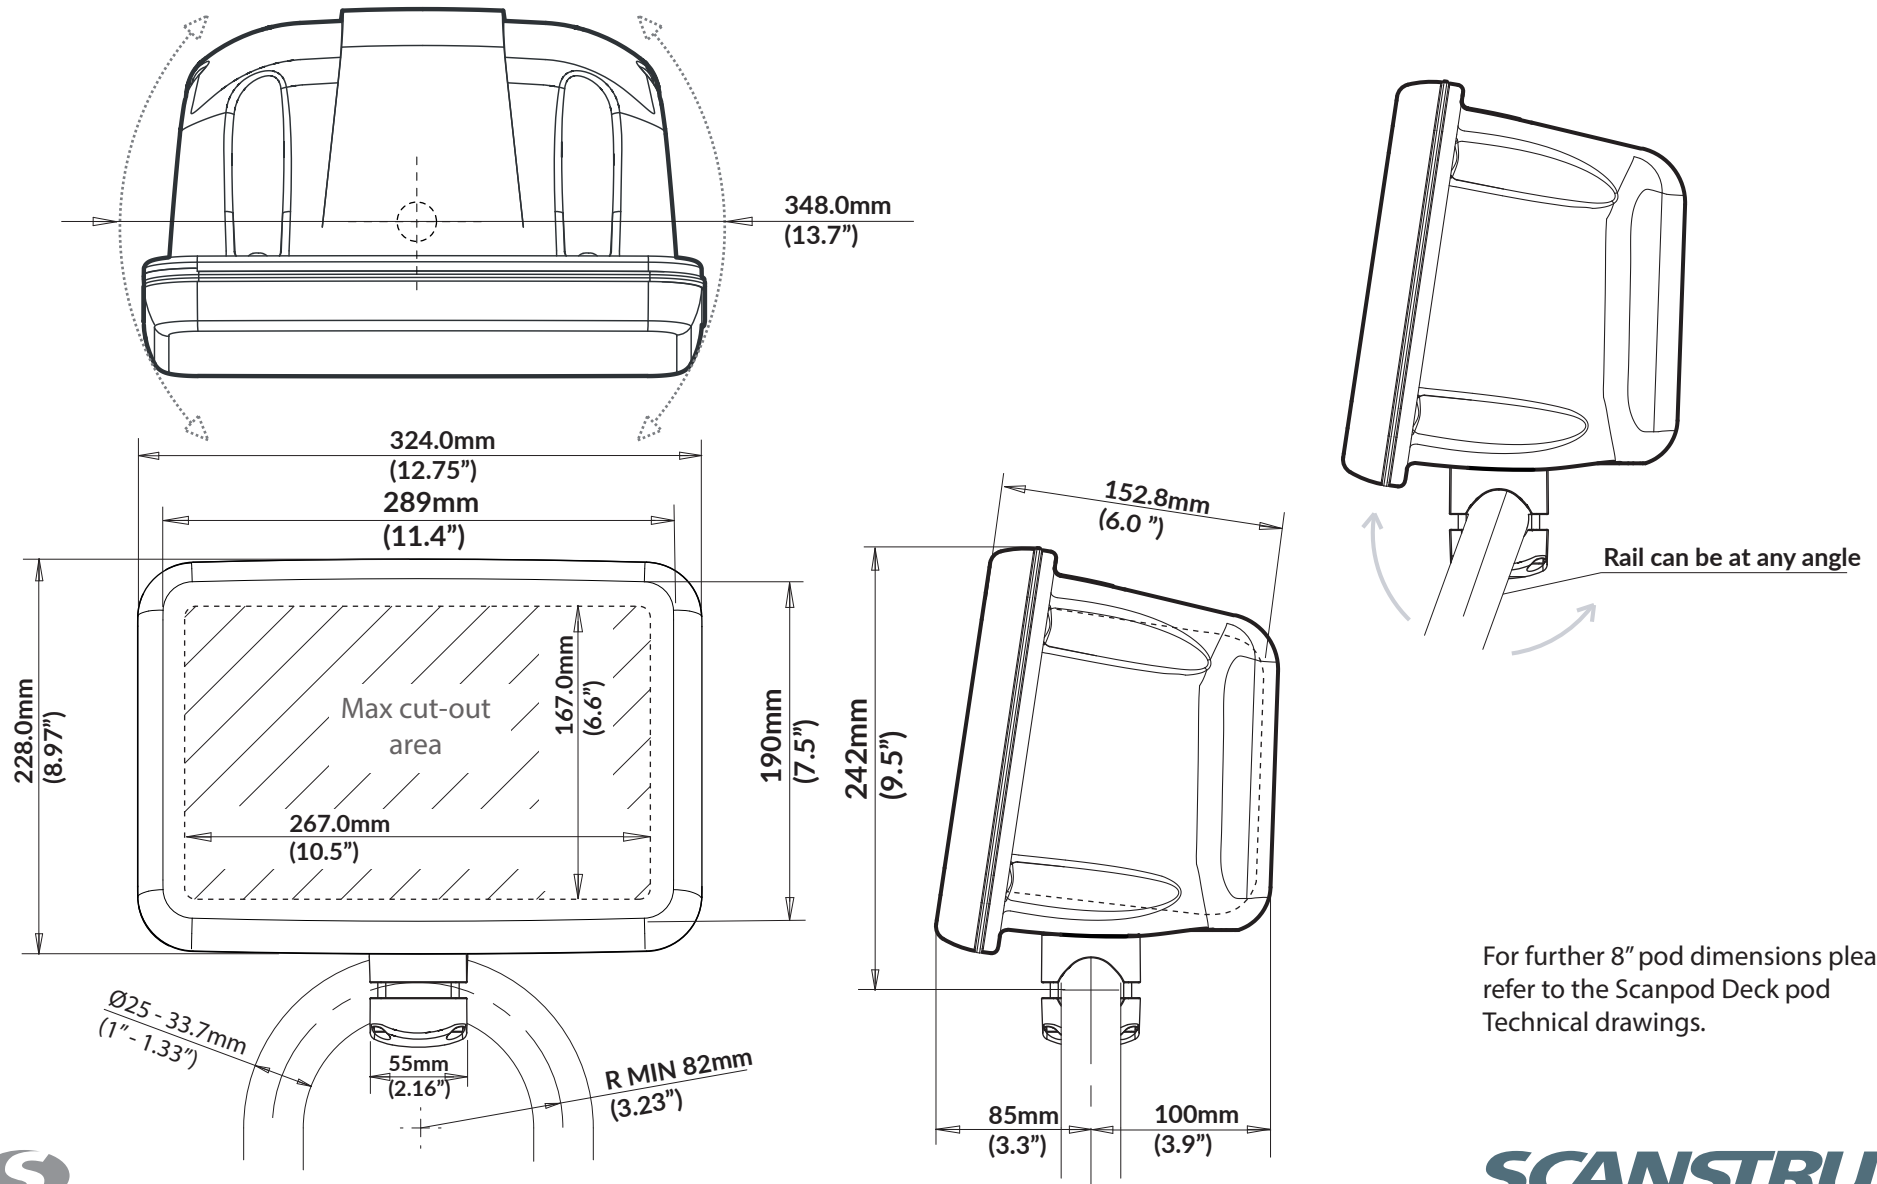

8" Rail Pod - Rail Mount (SPR-8-RM)

For help & information
 email: sales@scanstrut.com
 tel: +44 (0) 1392 531280

For further 8" pod dimensions please refer to the Scanpod Deck pod Technical drawings.

SCANSTRUT