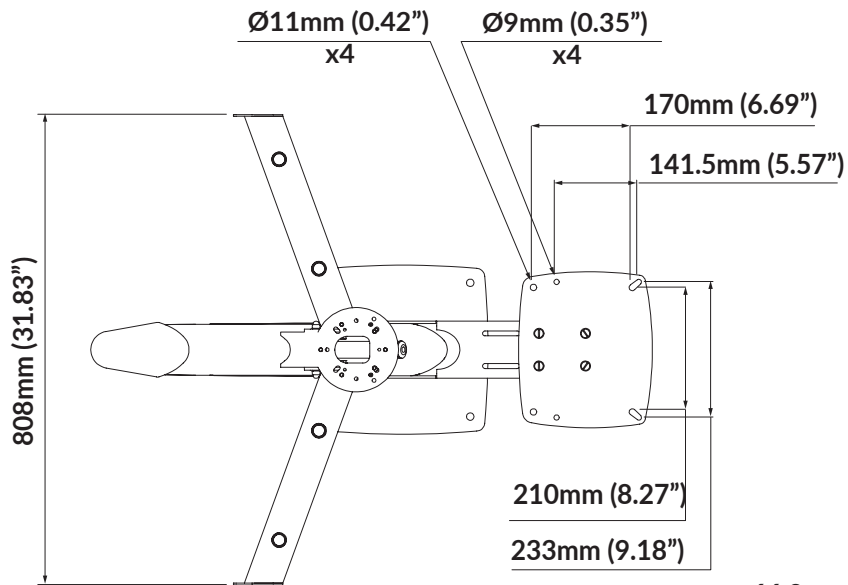

# Tapered Radar Mast - PTM-R1-1

Email: sales@scanstrut.com Email: usasales@scanstrut.com

(1" x 14 TPI)  
 GPS / VHF/Navtex attachment  
 Small and medium antenna only,  
 Max weight 1.5Kg per wing

**SCANSTRUT**<sup>®</sup>