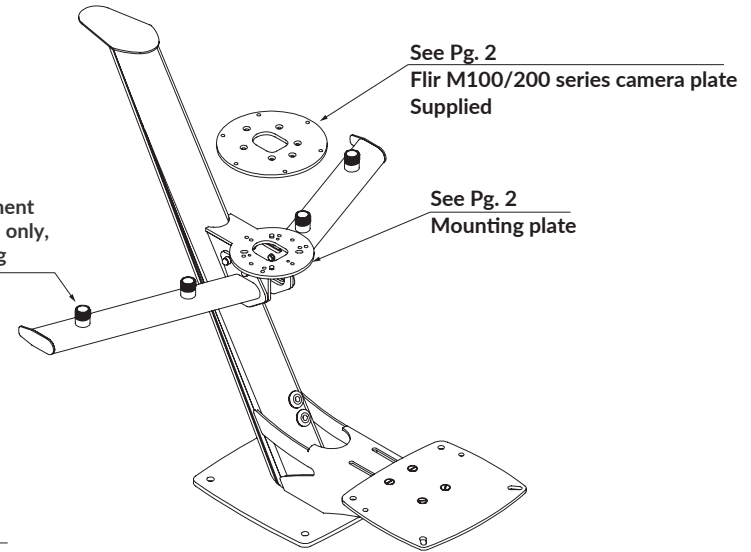

# Tapered Radar Mast - PTM-R1-1

Email: sales@scanstrut.com Email: usasales@scanstrut.com

(1" x 14 TPI)  
 GPS / VHF/Navtex attachment  
 Small and medium antenna only,  
 Max weight 1.5Kg per wing

**SCANSTRUT**<sup>®</sup>