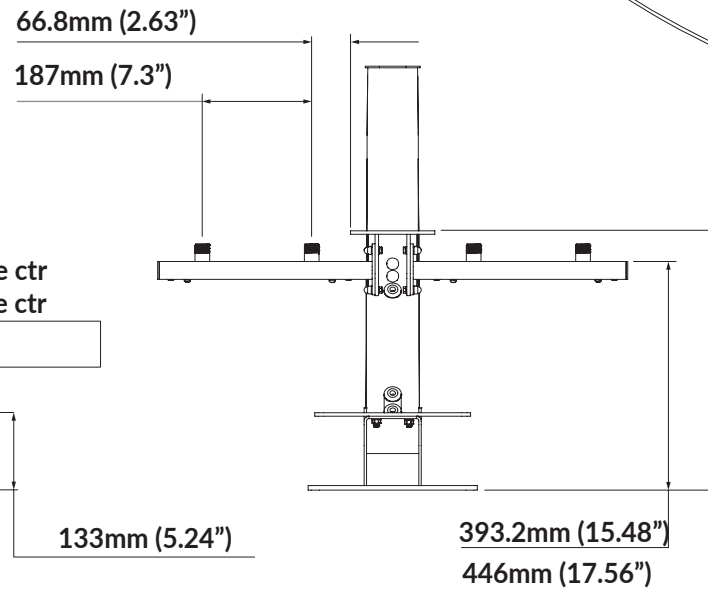

# Tapered Radar Mast - PTM-R1-1

Email: sales@scanstrut.com Email: usasales@scanstrut.com

(1" x 14 TPI)  
 GPS / VHF/Navtex attachment  
 Small and medium antenna only,  
 Max weight 1.5Kg per wing

**SCANSTRUT**<sup>®</sup>