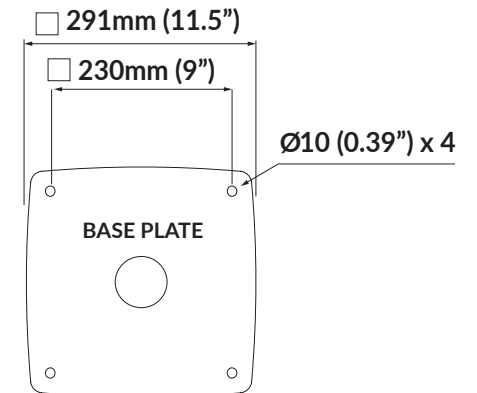

# Tapered Radar Mast - PTM-R1-1

Email: sales@scanstrut.com Email: usasales@scanstrut.com

(1" x 14 TPI)  
 GPS / VHF/Navtex attachment  
 Small and medium antenna only,  
 Max weight 1.5Kg per wing

**SCANSTRUT**<sup>®</sup>