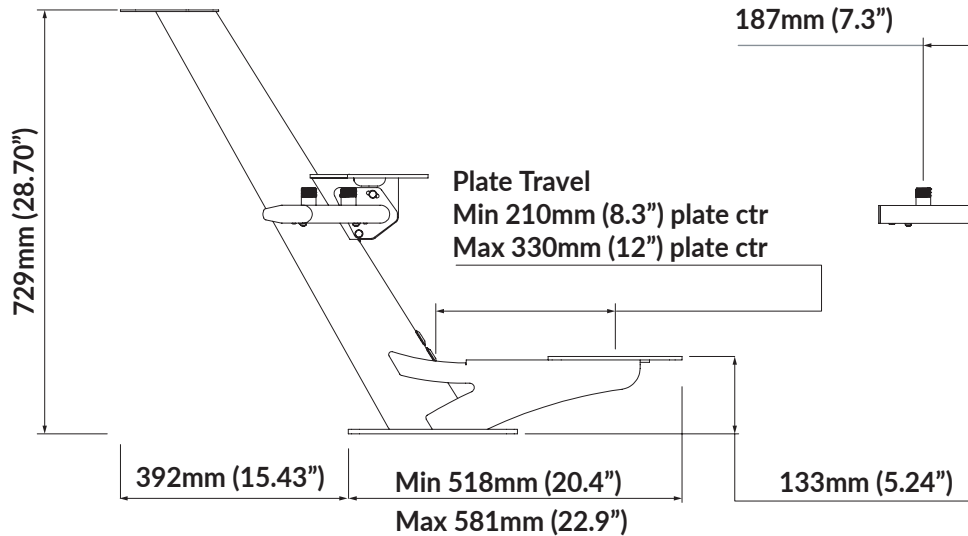

# Tapered Radar Mast - PTM-R1-1

Email: sales@scanstrut.com Email: usasales@scanstrut.com

(1" x 14 TPI)  
 GPS / VHF/Navtex attachment  
 Small and medium antenna only,  
 Max weight 1.5Kg per wing

**SCANSTRUT**<sup>®</sup>