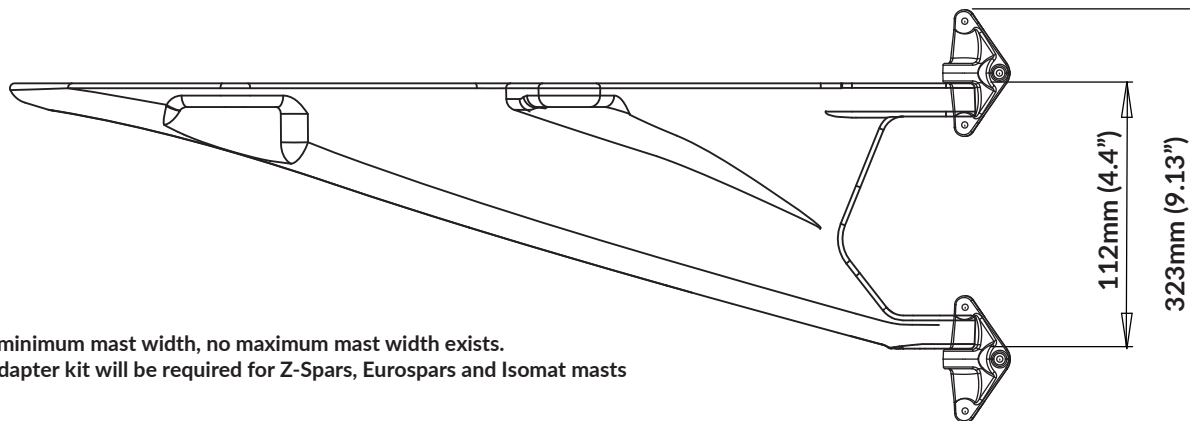

M92722 Mast Mount Fixing Dimensions

Email: sales@scanstrut.com Email: usasales@scanstrut.com

* indicates minimum mast width, no maximum mast width exists.
 ** 50100 Adapter kit will be required for Z-Spars, Eurospars and Isomat masts