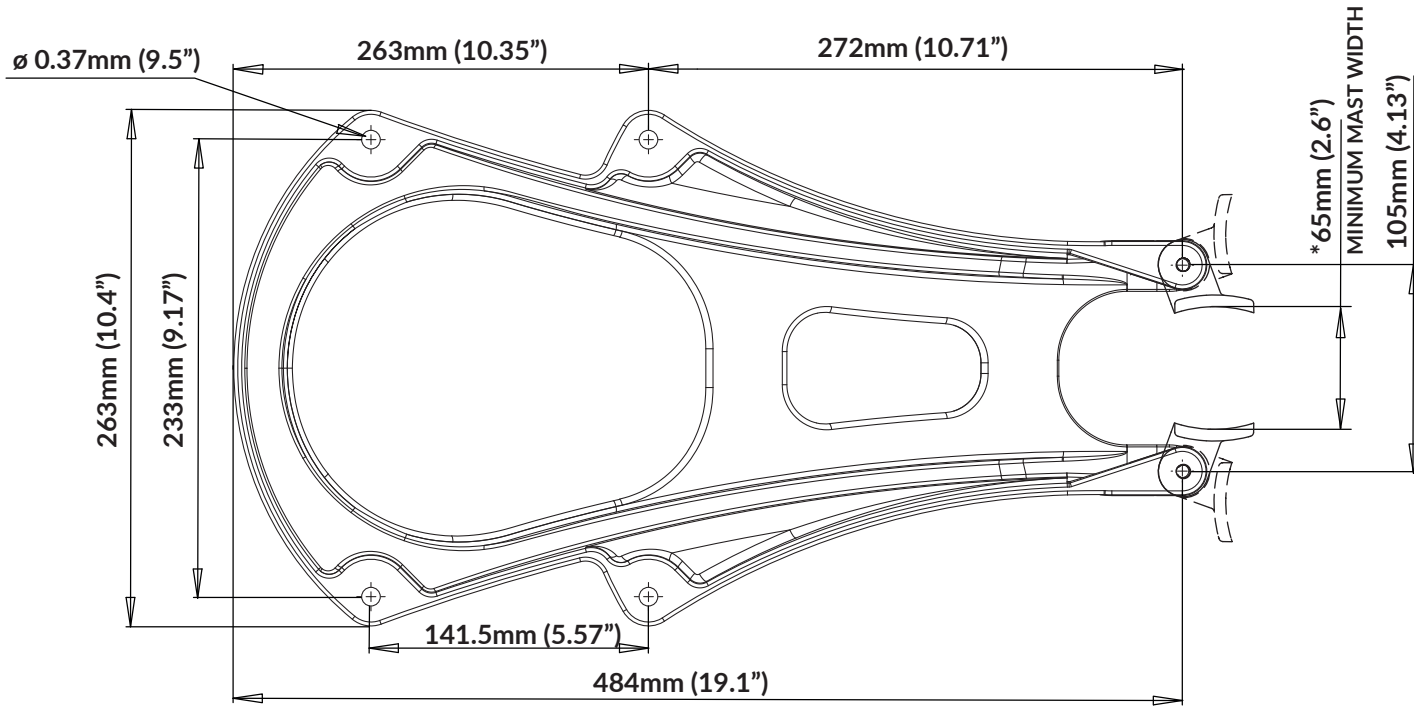

M92722 Mast Mount Fixing Dimensions

Email: sales@scanstrut.com Email: usasales@scanstrut.com

* indicates minimum mast width, no maximum mast width exists.
 ** 50100 Adapter kit will be required for Z-Spars, Eurospars and Isomat masts