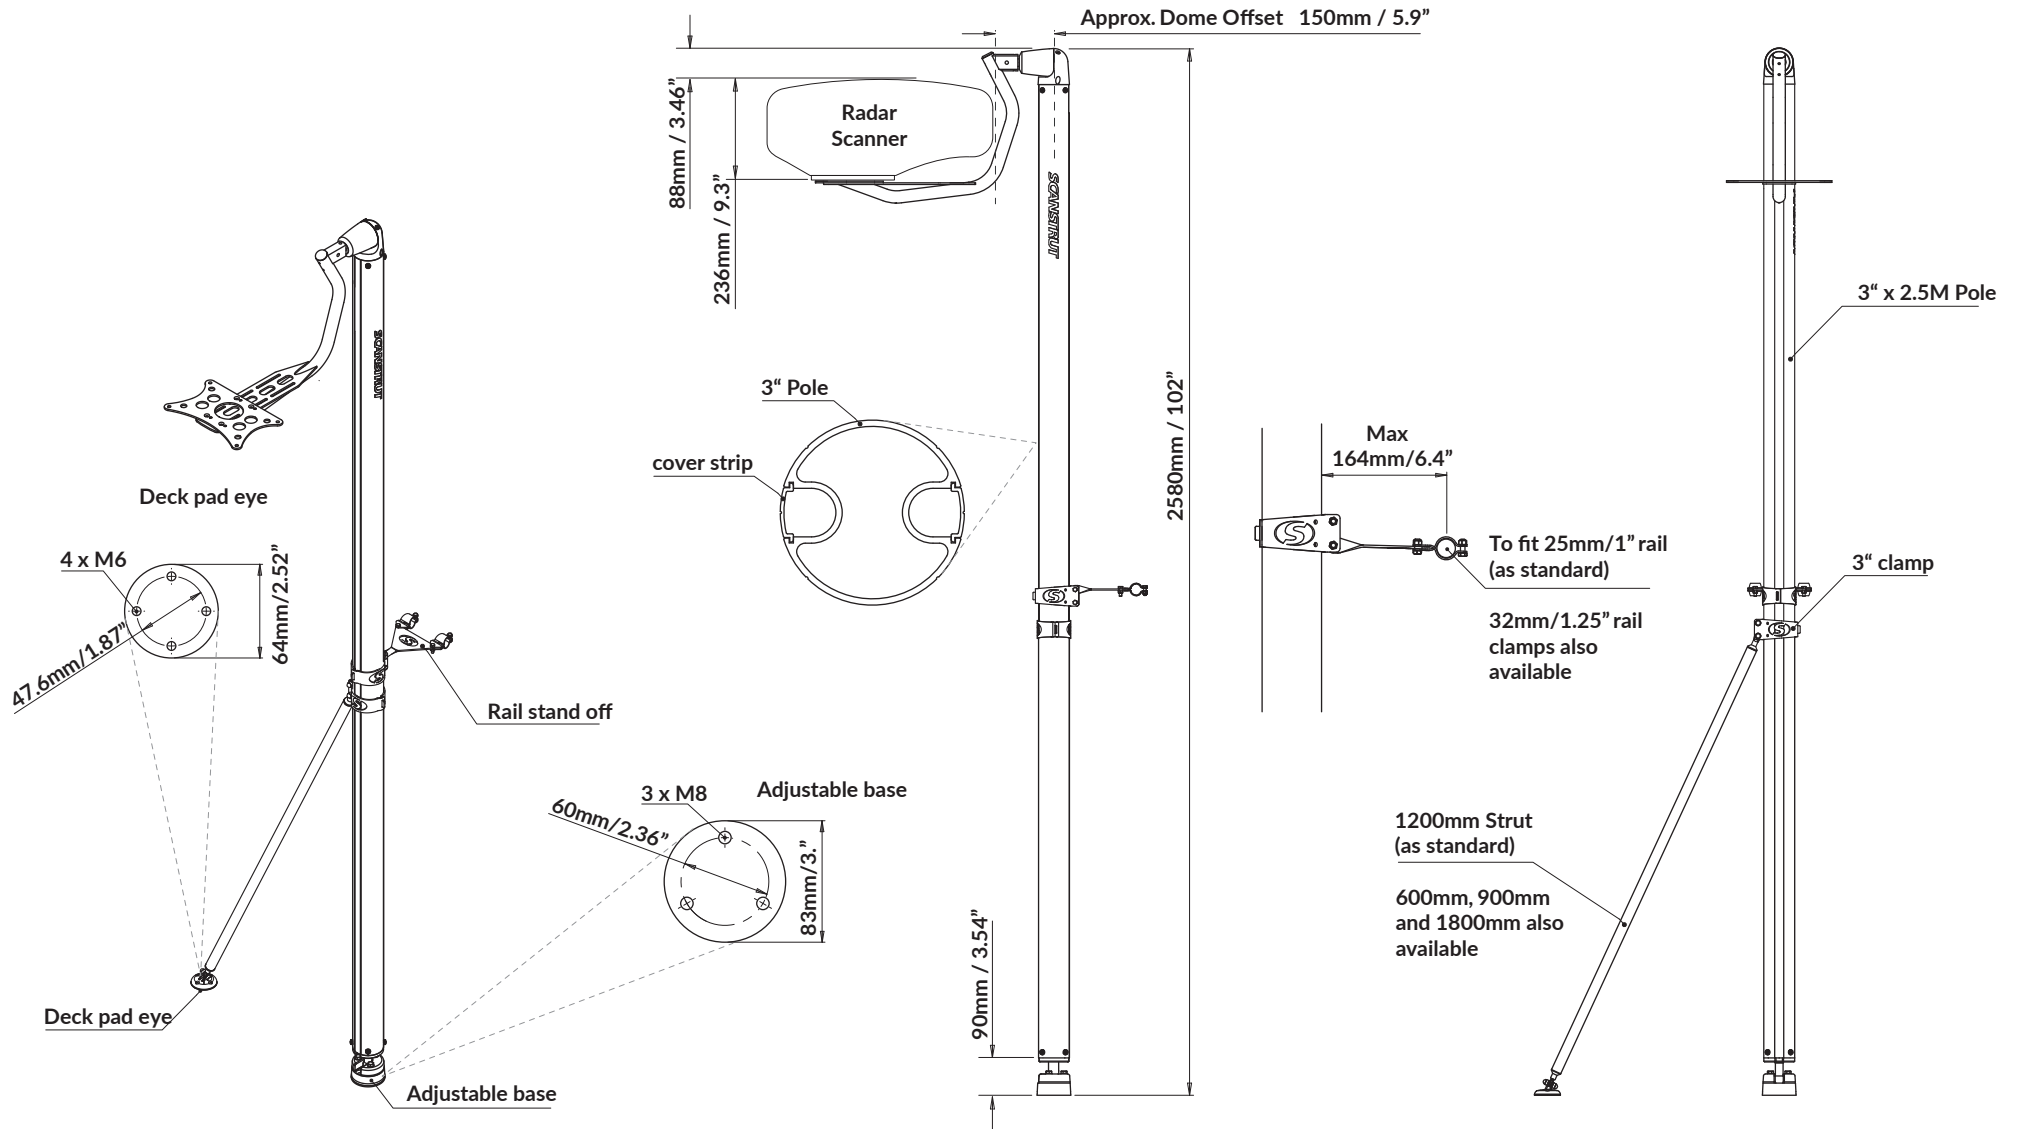

Self Levelling Radar Mount - Pole - LMP 1/2

For help & information
 email: technical@scanstrut.com
 tel: +44 (0) 1803 863800

SCANSTRUT[®]
 designed for life at sea