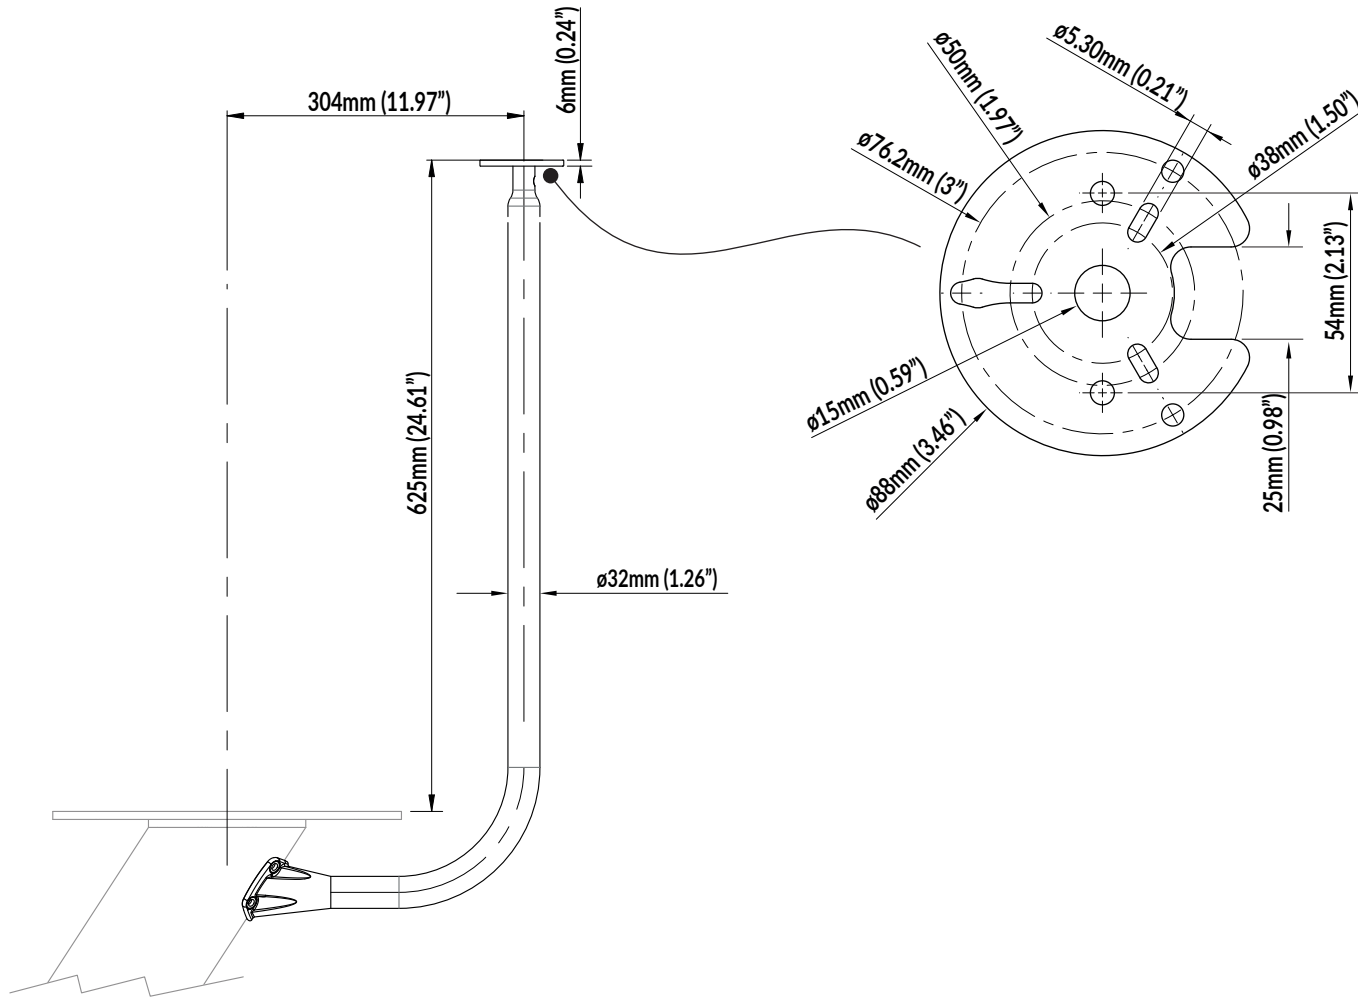

DPT-LB-01

Email: sales@scanstrut.com Email: usasales@scanstrut.com

- | | |
|---|--|
| Hella <ul style="list-style-type: none">• NaviLED 360• 2984 Series | Perko <ul style="list-style-type: none">• 0200 / 0210 Series• 0455 / 0466 Series |
| Aquasignal <ul style="list-style-type: none">• Series 40• Series 25 | Lopolight <ul style="list-style-type: none">• Masthead (PE base supplied must be drilled) |