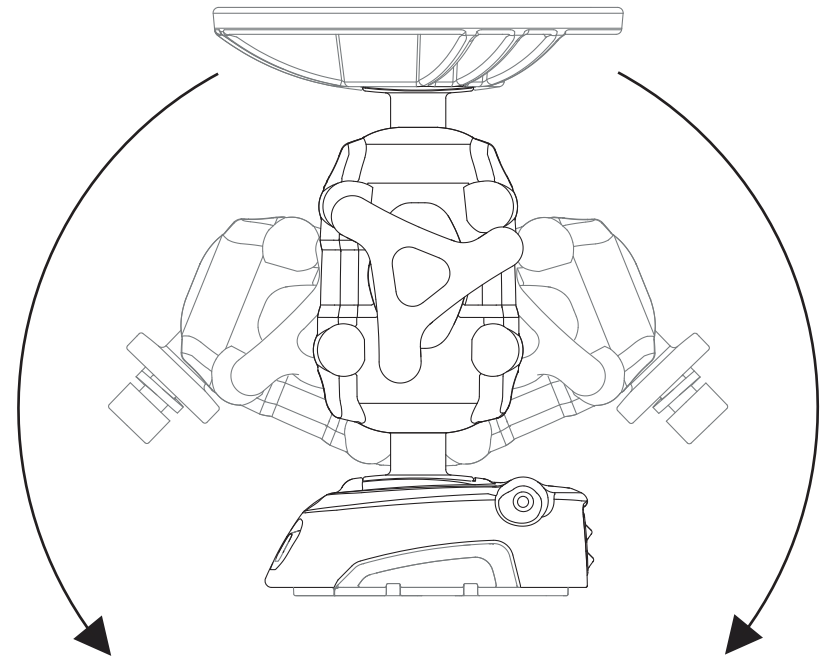

Rokk Mini Adjustable Body RLS-AM

For help & information
email: technical@scanstrut.com
tel: +44 (0) 1803 863800

*assuming product is installed in a dynamic environment where accelerations of up to 6g will be experienced

SCANSTRUT[®]
designed for life at sea