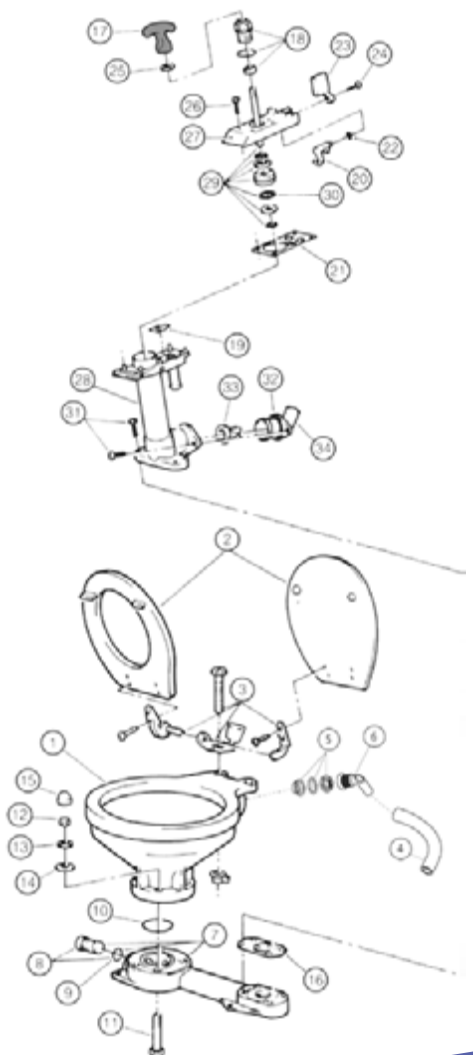

## 29090-2 & 29120-2 SERIES JABSCO MANUAL TOILETS (1998 TO 2007)

REPAIR KITS AVAILABLE		
KIT	MODEL NUMBER	DESCRIPTION
<b>A</b>	29045-2000	Major Service Kit
<b>B</b>	29040-3000	Pump Assembly
<b>C</b>	29094-2000	Valve Cover Assembly
<b>D</b>	29051-2000	Pump Cylinder Assembly
<b>E</b>	29047-0000	Base to Bowl Mounting Kit

KEY	DESCRIPTION	QTY PER TOILET	MODEL NUMBER	QTY PER REPAIR KIT				
				A	B	C	D	E
<b>1</b>	Bowl, Compact Toilet	1	29096-0000					
	Bowl, Regular Toilet	1	29126-0000					
<b>2</b>	Seat, Lid & Hinge Set Compact Toilet	1	29097-1000					
	Regular Toilet		29127-1000					
<b>3</b>	Hinge Set (1 pair) Compact Toilet	1	29098-1000					
	Regular Toilet		29098-2000					
<b>4</b>	Hose, Compact Toilet	1	29035-1000					
	Hose, Regular Toilet	1	29035-1001					
<b>5</b>	Intake Seal +	1	58107-1000					
<b>6</b>	Intake Elbow							
<b>7</b>	Base, Plug & O-Ring Assy.	1	29041-1000					
<b>8</b>	Plug & O-Ring Assy. Up to 2002 - Screw	1	29028-2000					
	From 2003 - Bayonet							
<b>9</b>	O-Ring (Plug)	1						
<b>10</b>	O-Ring (Bowl)	1						1
<b>11</b>	Bolt	4						4
<b>12</b>	Nut	4						4
<b>13</b>	Washer (stainless steel)	4						4
<b>14</b>	Washer (nylon)	4						4
<b>15</b>	Cap	4		2				4
<b>16</b>	Base Valve Gasket	1	29043-0000	1	1		1	
<b>17</b>	Handle	1			1	1		
<b>18</b>	Seal Assembly	1	29044-2000	1	1	1		
<b>19</b>	Top Valve Seat	1		1	1	1	1	
<b>20</b>	Cam	1			1	1		
<b>21</b>	Top Valve Gasket	1	29042-0000	1	1			
<b>22</b>	O-Ring (Flush Lever)	1		1	1	1		
<b>23</b>	Flush Control Lever	1			1	1		
<b>24</b>	Screw (Flush Lever)	1		1	1	1		
<b>25</b>	Buffer	1		1	1			
<b>26</b>	Screw (Valve Cover)	6		1	6	6	1	
<b>27</b>	Valve Cover	1			1	1		
<b>28</b>	Pump Cylinder	1			1		1	
<b>29</b>	Piston, Rod & O-Ring Assy.	1	29046-3000		1			
<b>30</b>	O-Ring (Piston)	1		1	1			
<b>31</b>	Screw (Pump Cylinder)	6		1	3		3	
<b>32</b>	Discharge Flange	1	29091-1000		1		1	
<b>33</b>	Joker Valve	1	29092-1000	1	1		1	
<b>34</b>	Discharge Elbow	1	29029-1000		1		1	
<b>35</b>	Valve Spring	1		1	1	1	1	