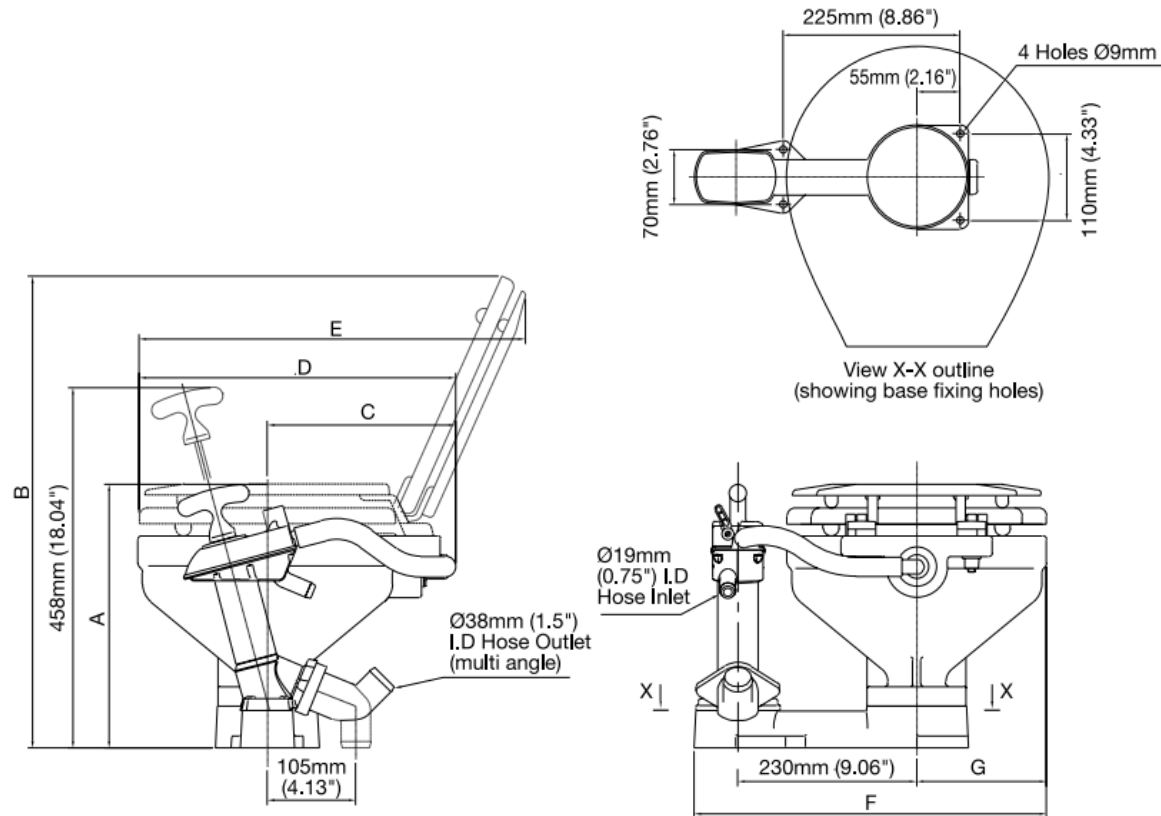

## Twist 'n' Lock manual marine toilet

All dimensions in millimetres with inch equivalents in brackets.

Model No.	Description	Net Weight	A	B	C	D	E	F	G
29090-5000	MANUAL TOILET COMPACT BOWL	9.5kg (21lb)	330 (13)	618 (24.3)	247 (9.72)	425 (16.23)	485 (19.09)	455 (17.91)	168 (6.61)
29120-5000	MANUAL TOILET REGULAR BOWL	10.9kg (24lb)	345 (13.58)	700 (27.56)	280 (11.02)	485 (19.09)	580 (22.83)	470 (18.50)	183 (7.20)