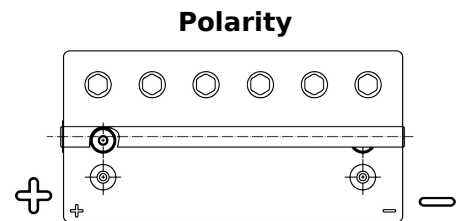

Product overview

Batteries for Marine and Leisure

Dual AGM EP900

Part number	EP900
Technology	AGM
EAN/GTIN	3661024035965
Voltage	12 V
Capacity	100 Ah
CCA	800 A
Watt hour	900 Wh
Length	330 mm
Width	173 mm
Height	240 mm
Box size	G31
Polarity	ETN 1
Terminal Type	SAE M 3/8"- 5/16" taper&stud
Hold Down	B0
Weights (subject of variation)	31.00 kg