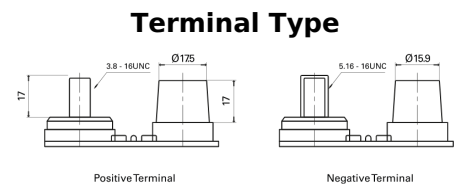

Product overview

Batteries for Marine and Leisure

Dual AGM EP900

Part number	EP900
Technology	AGM
EAN/GTIN	3661024035965
Voltage	12 V
Capacity	100 Ah
CCA	800 A
Watt hour	900 Wh
Length	330 mm
Width	173 mm
Height	240 mm
Box size	G31
Polarity	ETN 1
Terminal Type	SAE M 3/8"- 5/16" taper&stud
Hold Down	B0
Weights (subject of variation)	31.00 kg