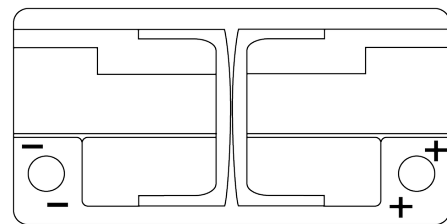

Product overview

Batteries for Marine and Leisure

Dual AGM EP800

Part number	EP800
Technology	AGM
EAN/GTIN	3661024036535
Voltage	12 V
Capacity	95 Ah
CCA	850 A
Watt hour	800 Wh
Length	353 mm
Width	175 mm
Height	190 mm
Box size	L05
Polarity	ETN 0
Terminal Type	EN taper post
Hold Down	B13
Weights (subject of variation)	26.10 kg

Polarity

Terminal Type

Ø19.5

Ø17

Positive Terminal

Negative Terminal

Hold Down

5 notches